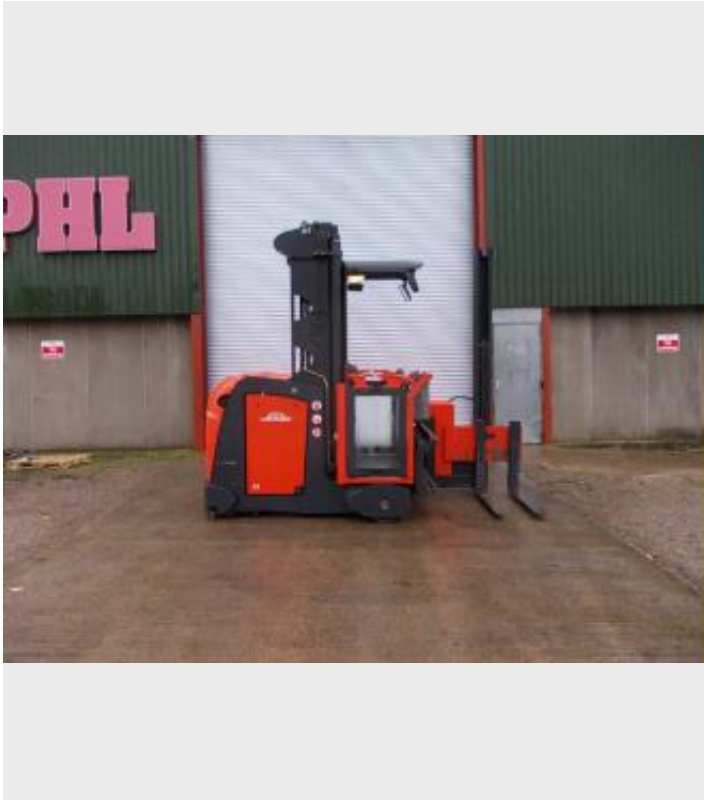

**SALES INFORMATION**

**LINDE K10 WIRE GUIDED**

Power unit	Electric
Type of truck	Man-up combination truck
Capacity (kg)	1000
Lift height (mm)	3280
Year of manufacture	2004
Quality rating	★ ★ ★
<b>Price</b>	<b>10,920 £</b> Prices excluding VAT

Original photo

**FURTHER TECHNICAL DETAILS**

Dealer product no.	22297	Hour meter reading (h)	1661
Supralift product no.	4226413E	Tyres	POLYURETHANE
Mast type	Duplex		
Overall height (mm)	2900		